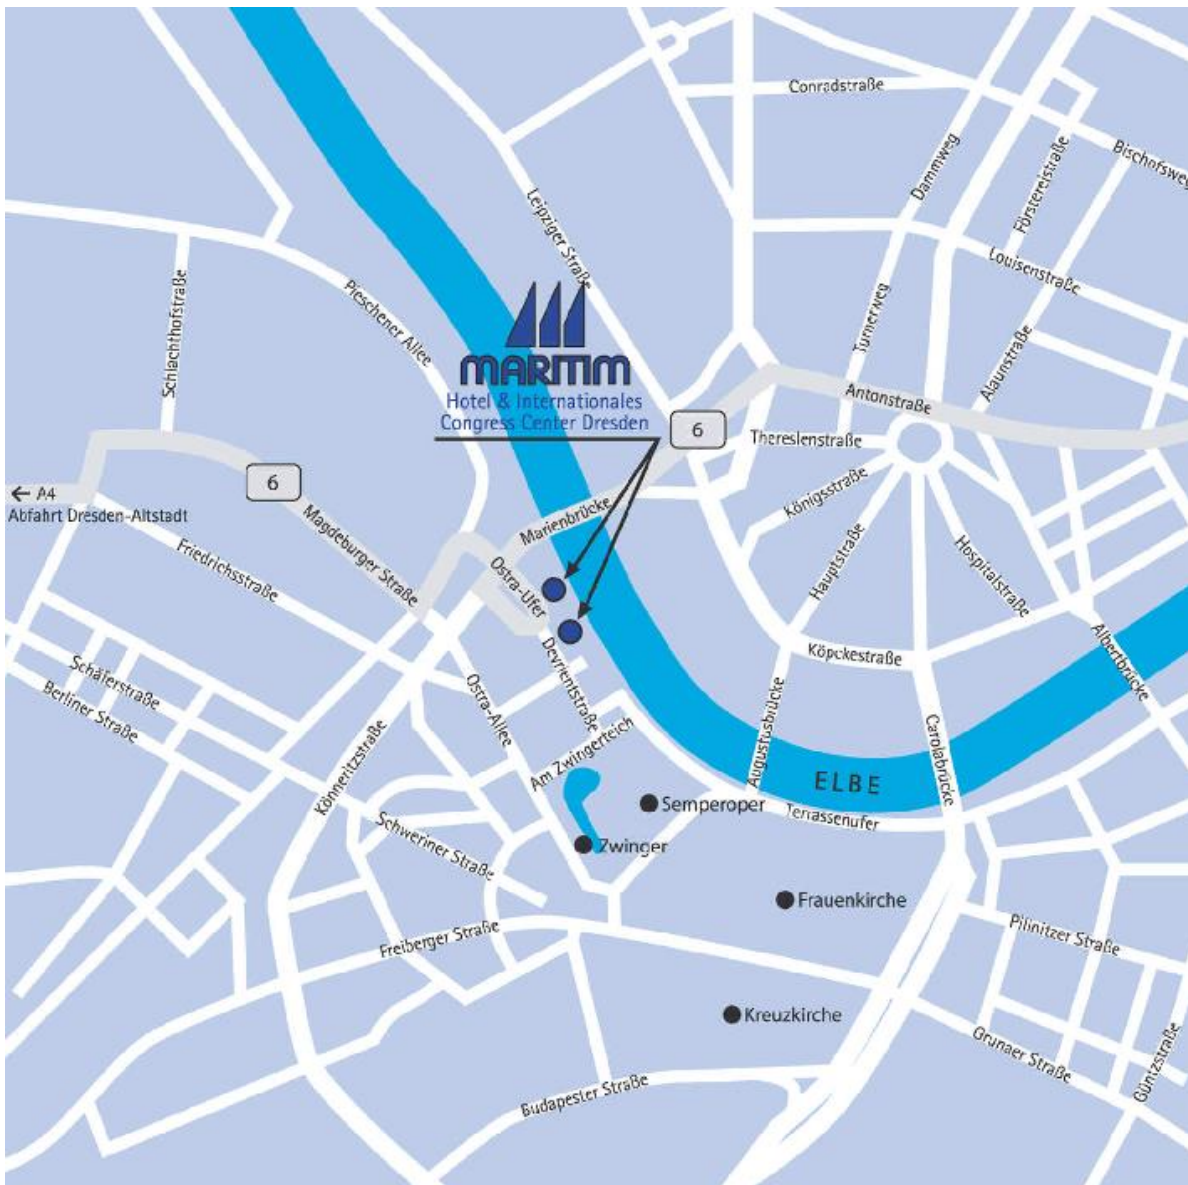

Delivery of material via stage entrance hall level riverside

Directions

Motorway A4, take exit “Dresden Altstadt” and follow the signage towards the downtown area (Zentrum/Messe/Hafen) on the B6 highway. In approximately 6 km turn left from Magdeburger Straße into Weißeritzstraße. In 500 m the Maritim Hotel & International Congress Center shows up on the left hand side.

The Maritim Hotel & International Congress Center Dresden has a garage with 390 parking spaces. The garage entrance is located on left hand side of the Congress Center.

Car parking fee – underground parking

per hour: 2,00 €
pro day: 22,00 €

Truck parking fee – outside area

per day: 25,00 €

Distances

Dresden Main Station: 3 km
Station „Bahnhof Dresden Neustadt“: 1 km
Airport Dresden International: 8 km
Motorway A4 exit „Dresden Altstadt“: 5 km

Direct delivery entrance International Congress Center Dresden